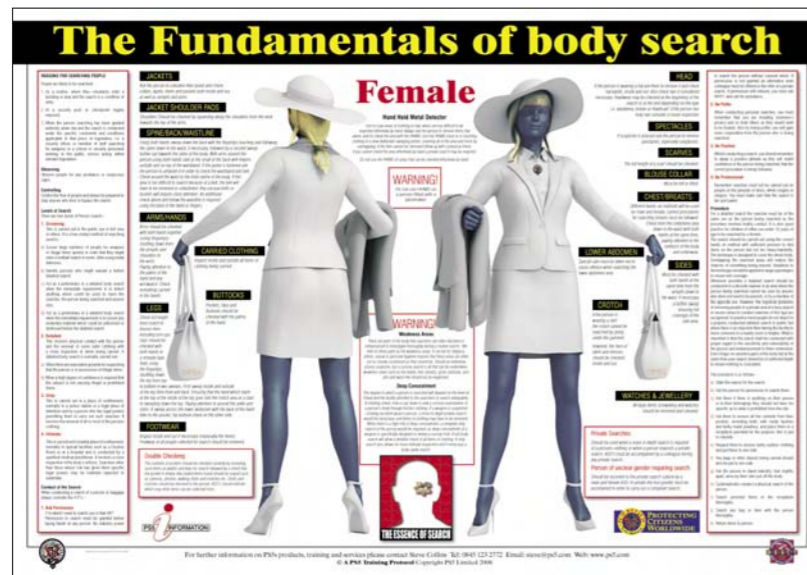

Fundamentals of Body Search Wall Charts

A set of two unique large format laminated wall charts has been specially designed in the PS5 studios. These wall charts have been produced to enhance our counter terrorist and search programmes and cover searching of males and females.

Size : 420mm x 594mm (16.5" x 23.4")