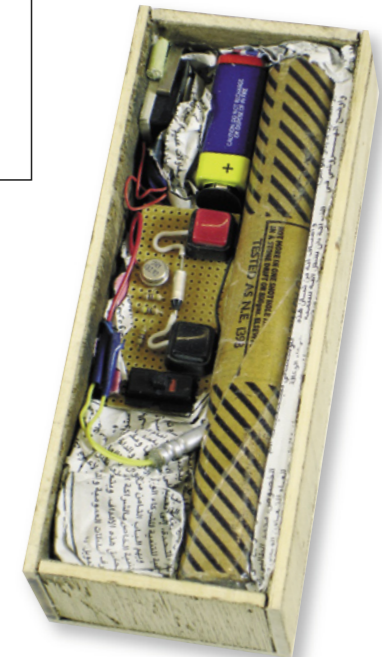

For more information on this product click here ▶▶▶▶