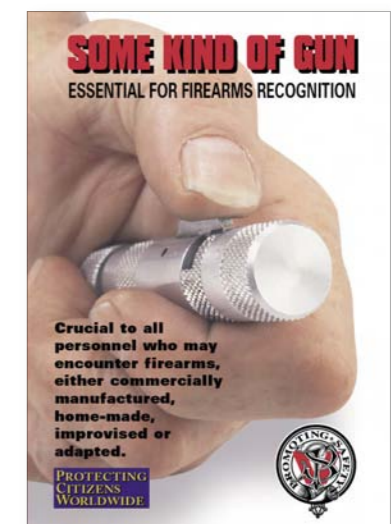

Body Concealment and Search DVD

Over recent years, people have found increasingly creative ways of infiltrating threatening items on board aircraft. Weapons, household products with minimal metal content, non-metallic items and explosives have all been carried on the body and used either to attempt a hijack or an act of sabotage.

The current reliance on metal detection technology and the likely delay in the mass deployment of advanced passenger screening technologies, such as passenger X-ray, millimetre wave imaging and portable explosive detectors, means that it remains the responsibility of the screeners to identify potentially threatening passengers. Unfortunately, when fears are aroused, the traditional 'pat down' search may not suffice. It was with this in mind that PS5 and Green Light decided to collaborate in the production of 'Body Concealment and Search'.

This DVD presentation will augment existing initiatives in the training of security personnel, and help demonstrate the relative ease with which a determined individual can secrete something on their person.

Some methodologies for the conducting of a body search are also described, yet recognising that each authority may have its own philosophy regarding this subject, the DVD keeps to general principals of search only.

Given that behavioural analysis is of critical importance to the passenger screening process, the DVD also includes a section on recognition of behavioural indicators of stress and anxiety.

Although this DVD was primarily produced for the aviation security market, its contents is equally applicable to any search environment.

Some Kind of Gun DVD