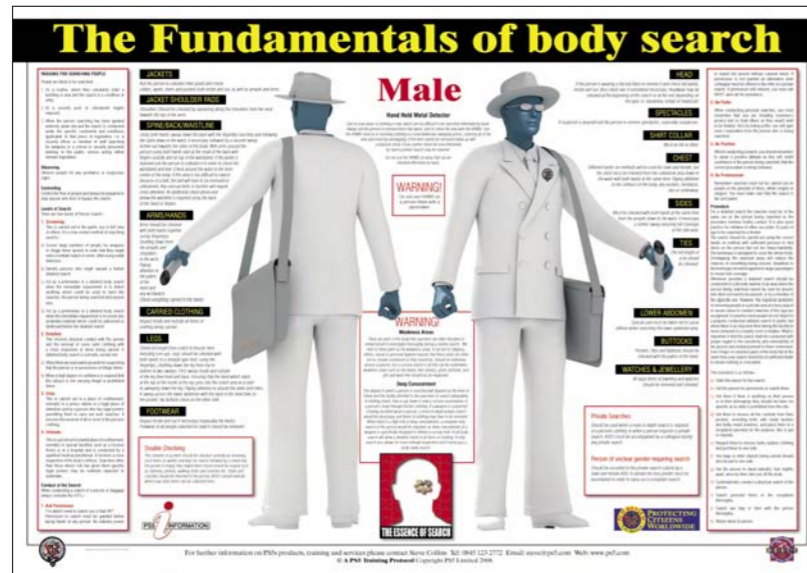

Fundamentals of Body Search Wall Charts

A set of two unique large format laminated wall charts has been specially designed in the PS5 studios. These wall charts have been produced to enhance our counter terrorist and search programmes and cover searching of males and females.

Size : 420mm x 594mm (16.5" x 23.4")