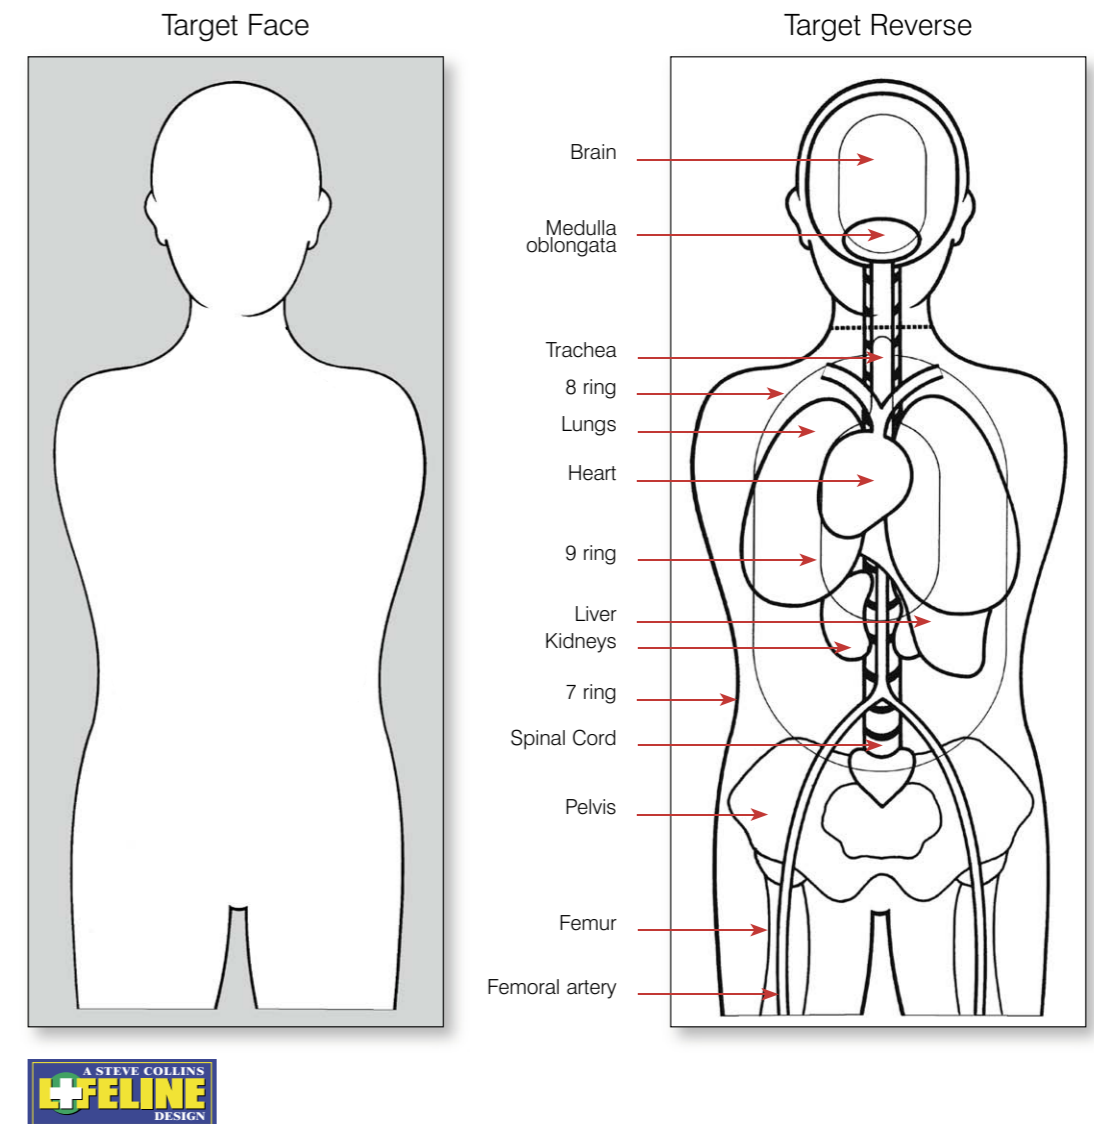

Size : 420mm x 594mm (16.5" x 23.4")

Fundamentals of Body Search Wall Charts

A set of two unique large format laminated wall charts has been specially designed in the PS5 studios. These wall charts have been produced to enhance our counter terrorist and search programmes and cover searching of males and females.

MCQUEEN

The new range comprises of several different images, most available with differing hostile and non-hostile overlay patches. Each target is printed in full colour and is ideal for anti-terrorist, siege, hostage rescue and hijack situation training. The targets are easily changed from hostile to friendly by applying the appropriate overlay. The series is designed to fit onto standard NATO backing boards - 458mm x 1143mm (18" x 45"). All targets have a printed lethal score zone and are suitable for both close quarter battle and sniper training. Transparent 21mm diameter patches are available for repairing shot holes.

13 targets available with 33 different variations (using overlay sets).

Reversible Anatomical Target

The PS5 anatomically correct reversible target. This unique target was designed with police, tactical and special forces training in mind, and is a combination of all the recognised standard target requirements plus on the reverse side a graphic representation of all major internal organs and skeletal features to enhance recognition of effective shot placement. This vital organ target is ideal for reactive training, physiology awareness and qualification. This target has been designed to fit onto standard NATO backing boards - 458mm x 1143mm (18" x 45").