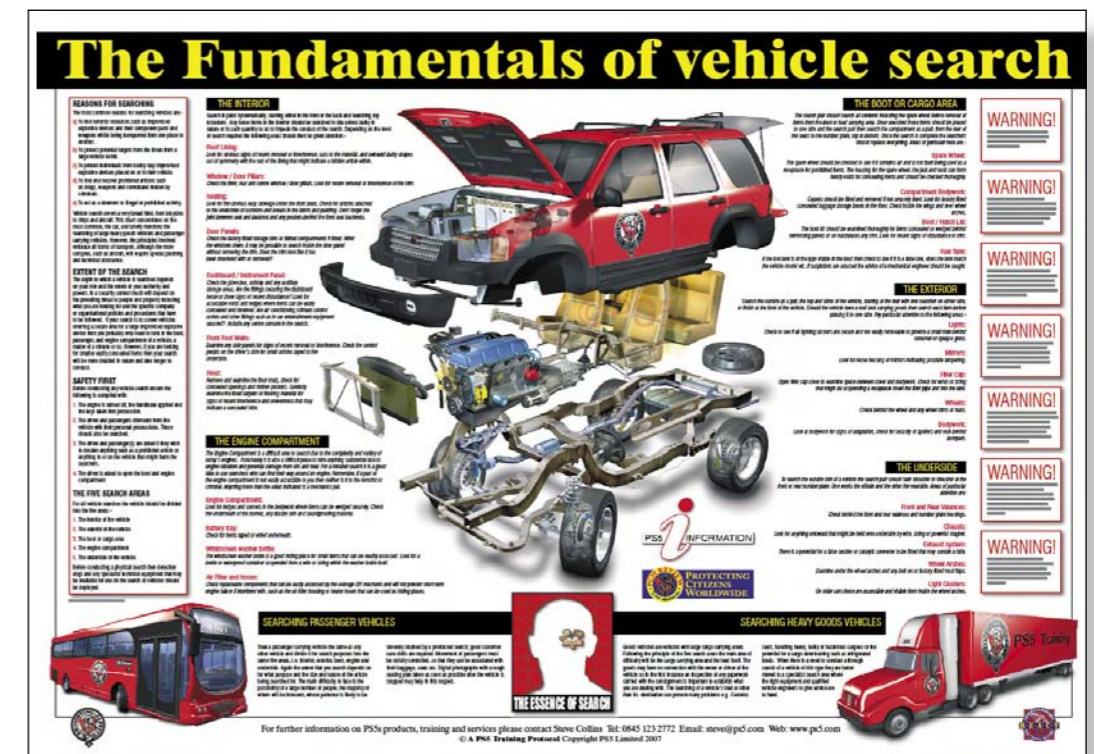

Fundamentals of Vehicle Search Wall Chart

This large format laminated wall chart has been specially designed in the PS5 studios. The wall chart has been produced to enhance our counter-terrorist and security search training programmes and covers searching of cars, large heavy goods vehicles and passenger carrying vehicles.

Size : 420mm x 594mm (16.5" x 23.4")